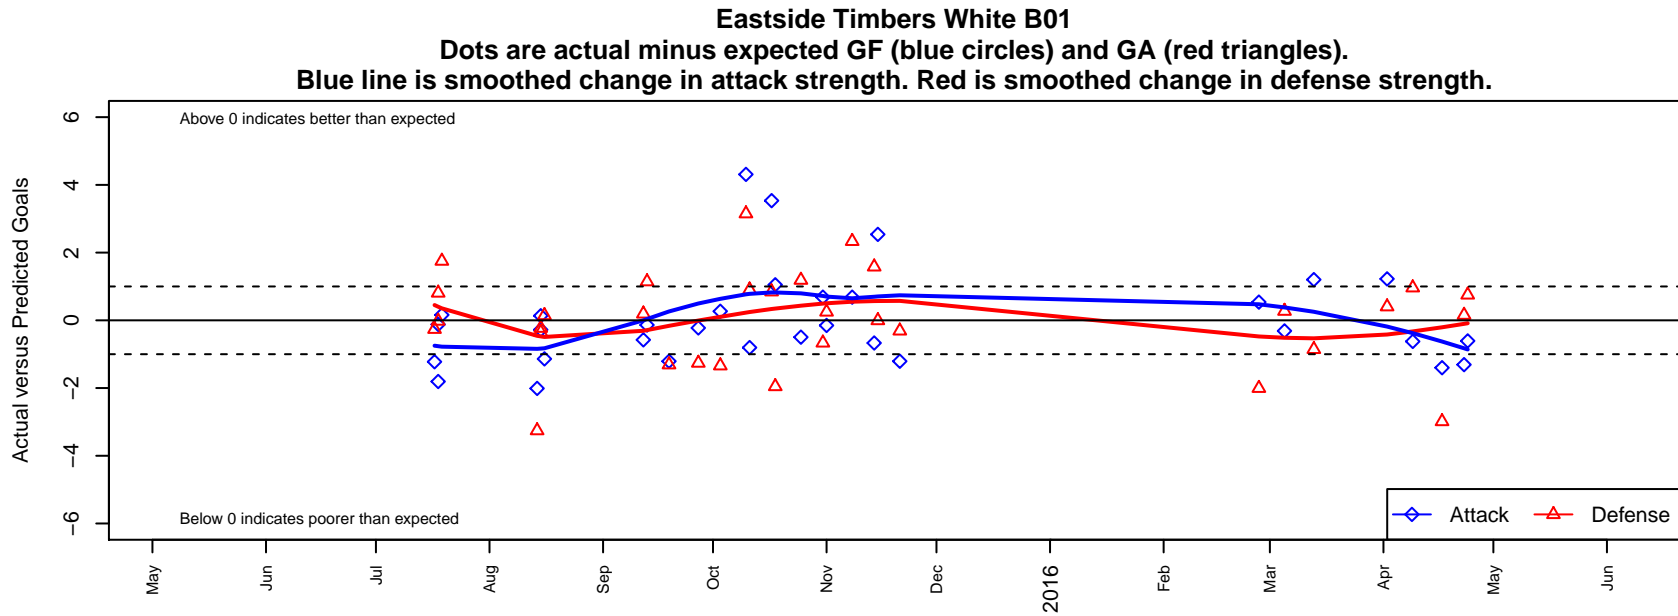

# Eastside Timbers White B01

Eastside United FC  
 Gresham, OR  
 B01 total strength=1030  
 attack=2.82 defense=1.74  
 fall league = PTT B01 Div 1 Green  
 spr league = Spr OYS B01 Div 1 White  
 notes= Fulham; Triplett 2014

**attack and defense variance (black dot)  
relative to other teams  
and top 10 in region**

**attack and defense rating  
relative to others at age  
and all opponents in last 13 months**

**Performance relative to 13 month average**