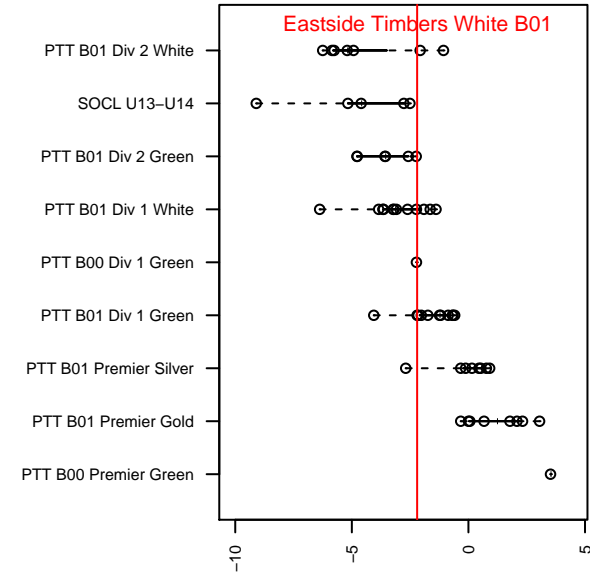

# Eastside Timbers White B01

Eastside United FC  
 Gresham, OR  
 B01 total strength=1030  
 attack=2.82 defense=1.74  
 fall league = PTT B01 Div 1 Green  
 spr league = Spr OYS B01 Div 1 White  
 notes= Fulham; Triplett 2014

alt names used:  
 ET Fulham  
 ET 01B Fulham  
 Eastside Timbers U14B Fulham  
 Eastside Timbers U14B Fulham  
 Eastside Timbers U14B Fulham

Venues played:  
 2015 Beaverton Cup BU14 Silver  
 2015 Mt Hood Challenge U14  
 2015 PTT B01 Division 1 Green  
 2015 OYS Presidents Cup B01  
 2015 Spr OYS B01 Division 1 White

**attack and defense variance (black dot)  
relative to other teams  
and top 10 in region**

**attack and defense rating  
relative to others at age  
and all opponents in last 13 months**

**Performance relative to 13 month average**